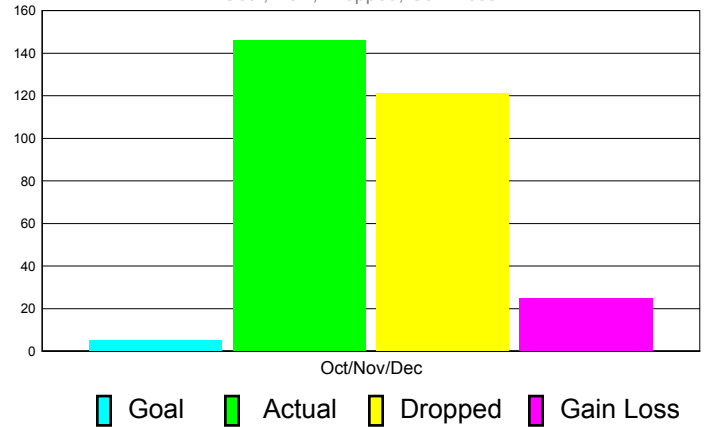

Membership Results 2011-2012

Goal, New, Dropped, Gain/Loss